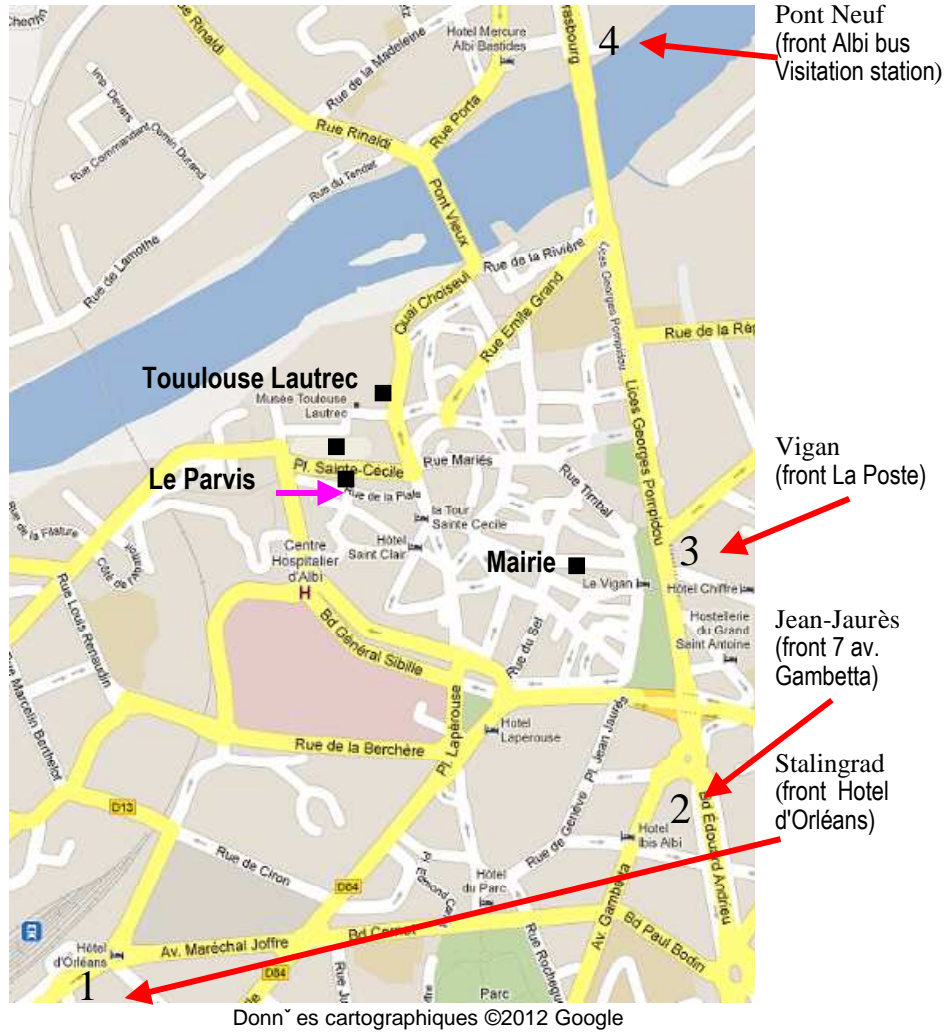

1rst floor

Auditorium 1

Ground floor

Conference secretary

Main Auditorium

Posters +
Pause

Daily Conference bus shuttle

Bus Stop location

Daily bus shuttle - From July 3rd to July 5th

Time table

Station		Bus 1	Bus 2		Bus 1	Bus 2
1 : Stalingrad	↓	7h30	7h45	↑	18h45	19h00
2 : Jean Jaurès		7h40	7h55		18h35	18h50
3 : Vigan		7h50	8h05		18h25	18h40
4 : Pont Neuf		8h00	8h15		18h15	18h30
5 : Ecole des Mines		8h20	8h35		17h55	18h10