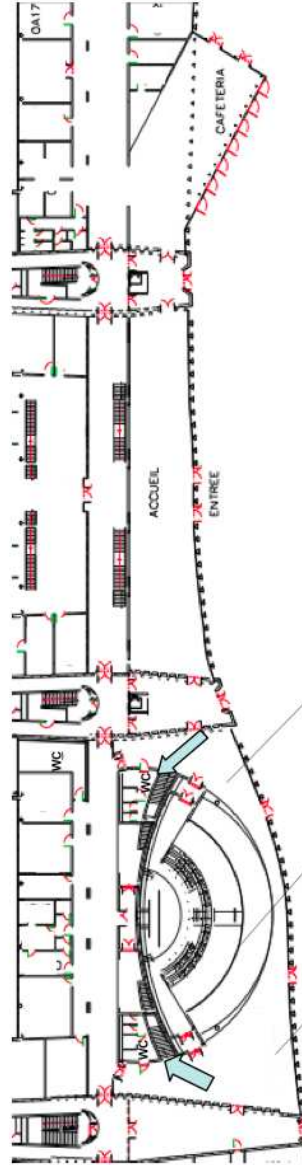

1rst floor

Auditorium 1

Ground floor

Conference secretary

Main Auditorium

Posters +
Pause

Daily Conference bus shuttle

Bus Stop location

Daily bus shuttle - From July 3rd to July 5th

Time table

Station		Bus 1	Bus 2		Bus 1	Bus 2
1 : Stalingrad	↓	7h30	7h45	↑	18h45	19h00
2 : Jean Jaurès		7h40	7h55		18h35	18h50
3 : Vigan		7h50	8h05		18h25	18h40
4 : Pont Neuf		8h00	8h15		18h15	18h30
5 : Ecole des Mines		8h20	8h35		17h55	18h10